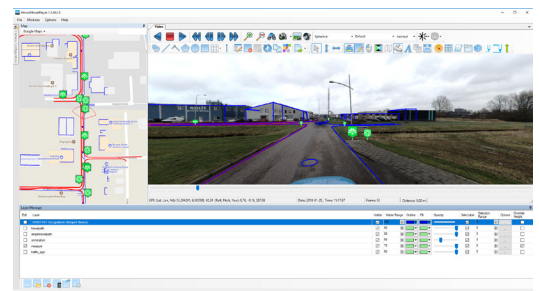

Also included

Configuration	2 days on site (power supply must be available in the car)
Training	3 days on site (Recording software, Player Software)
Support	First year support Horus Software
Bundle Demo licenses	Layer manager, annotations, orthotool, immersive scene builder

See our product video's on our [YouTube Channel](http://www.youtube.com/c/HorusNu)

The Horus Movie Player

Designed to Fit

The Citymapper can be mounted on standard roofrails and is available with both the Ladybug 3, 5 or the Ladybug 5+ to fit the needs of your projects. Add high resolutions camera's for more detailed inserts to inspect certain area's.