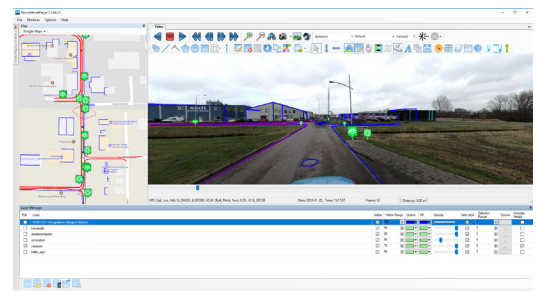

The Horus Movie Player

Designed to Fit

The Citymapper can be mounted on standard roof rails and is available with both the Ladybug 3, 5 or the Ladybug 5+ to fit the needs of your projects. Add high resolutions camera's for more detailed inserts to inspect certain area's.